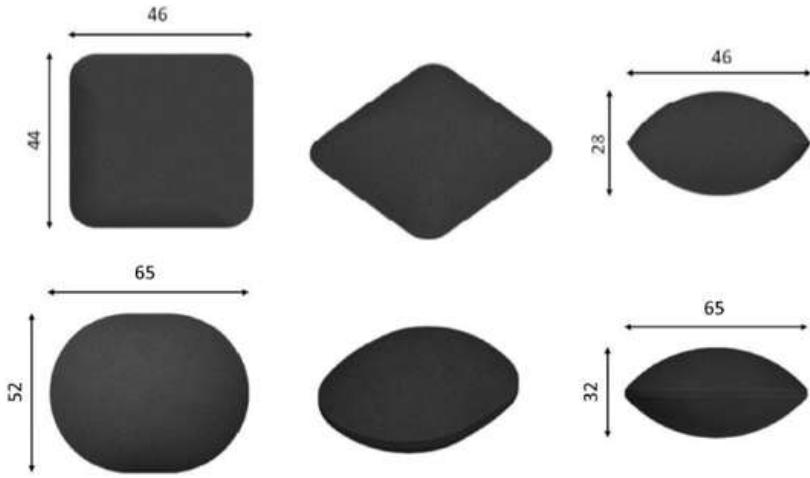

Pillow & Oval Shape

Pillow shape Briquettes

Oval Shape Briquettes

Specification (Grade)	A	B	C	D
Dimension (mm)	46 x 44 x 28	46 x 44 x 28	65 x 52 x 32	65 x 52 x 32
Calorific Value (kcal/kg)	4800	5400	6400	7400
Fixed Carbon (%)	>48	>55	>65	>80
Ash Content (%)	<40	<25	<16	<8
Moisture content (%)	<8	<8	<8	<8

100% Natural Resources

0% Chemicals, GMO Free

High Heat and Long Lasting

*Other Shape: Hexagonal

*Spec may vary

PT. Cocologi Lentera Asia

Sawdust Briquettes Charcoal

Specification	A Grade	B Grade	C Grade	D Grade
Hexagonal Diameter	Around 4cm			
Middle hole Diameter	Around 1.5cm			
Burning Hours	5~6 Hours			
Length	25~35cm	15~25cm	5~15cm	3~5cm
Hardness	Hardest	Hard	Medium	Low
Payment terms	50% Down Payment, 50% Before Loading			